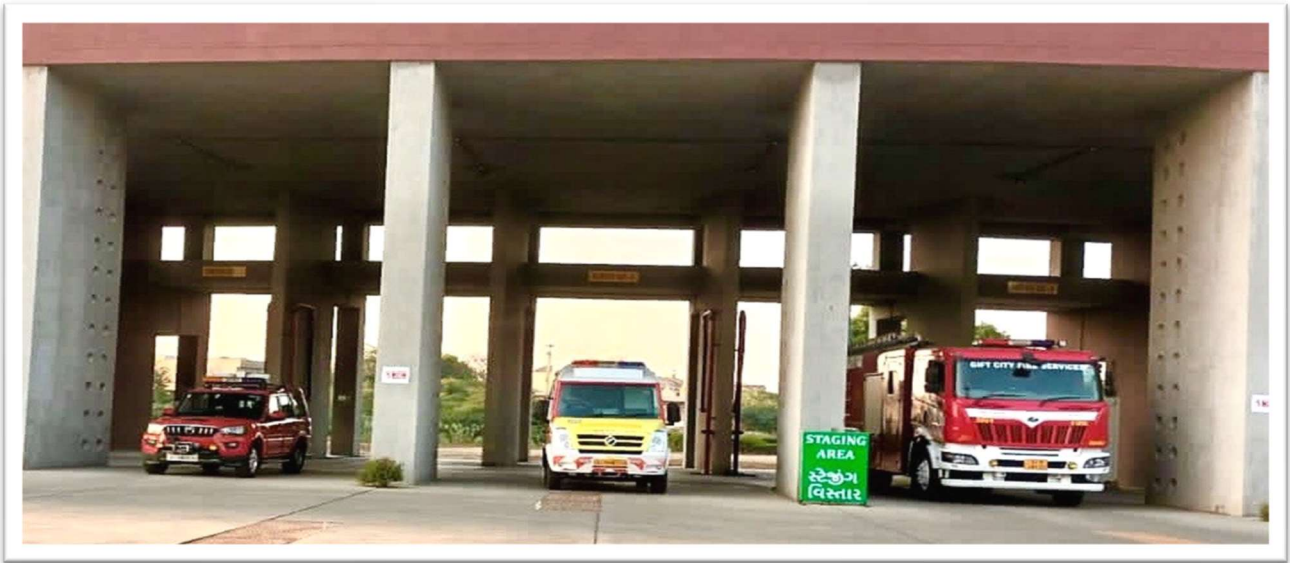

Staging Area is an area where resources are collected and kept ready for deployment for field operations. These may include things like food, vehicles and other materials and equipment. The SA is to establish at a suitable area near the affected site. The staging area for the exercise was designated at Safe distance from City Command & Control centre.