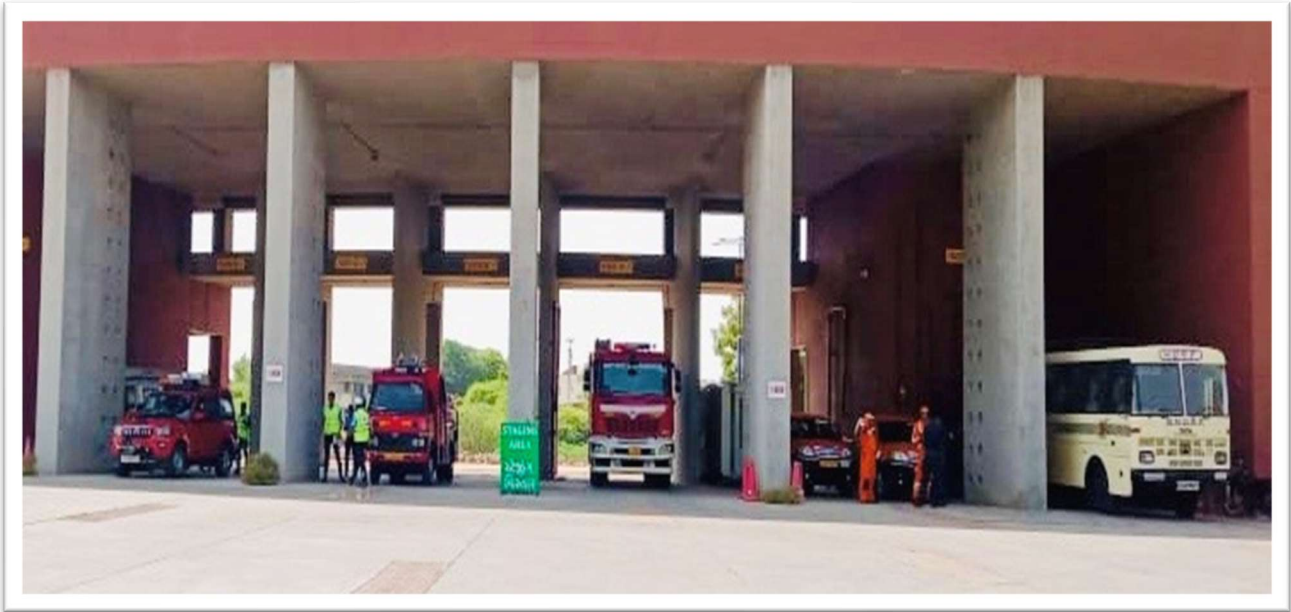

C. Posts and Facilities established during the drill:

i) Staging area:

Staging Area is an area where resources are collected and kept ready for deployment for field operations. These may include things like food, vehicles and other materials and equipment. The SA is to establish at a suitable area near the affected site. The staging area for the exercise was designated at Fire Station.